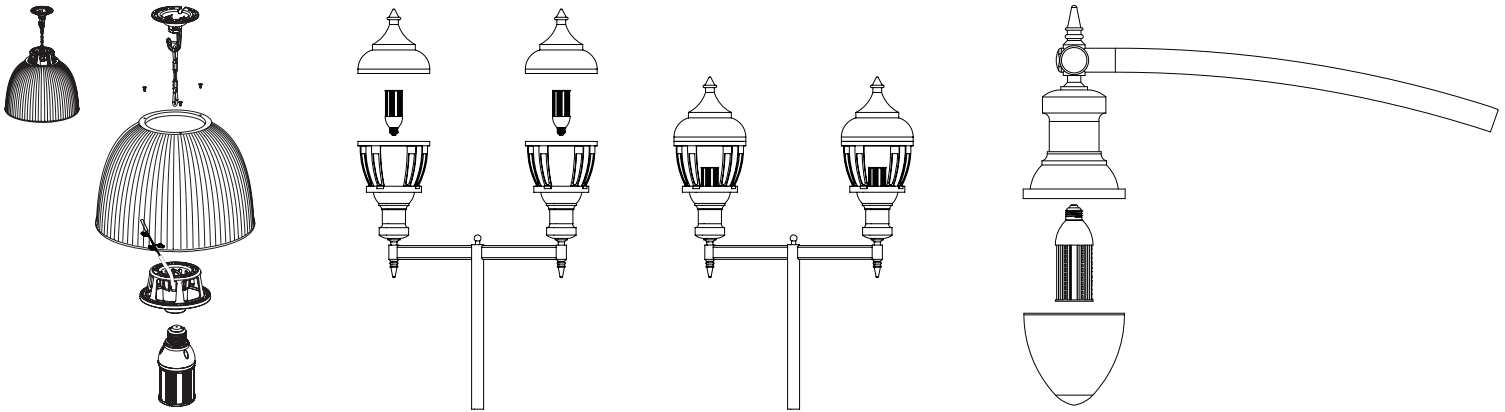

Typical Installation

High Bay Lighting

Street Lighting / Acorn

Maximum Rating

Parameter	Rating	Units
Aluminum Heat Sink Temperature	50	C
Operating Temperature	-20~+65	C
Storage Temperature	-40~+80	C
Equilibrium Temperature	25	C