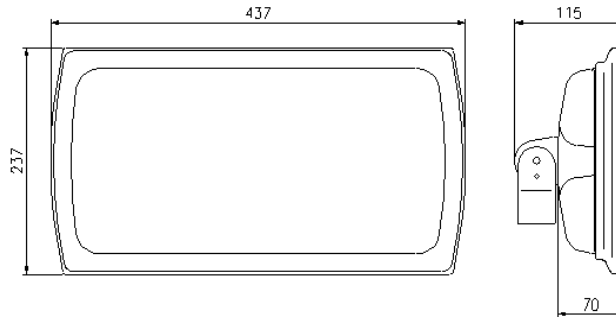

Mechanical Dimensions

Drawing A

Optical / Electrical Specifications

| Product Number | Input Voltage (VAC) | Watt | Nominal CCT | Typical Lumen Output | CRI | Power Factor | Efficacy (LPW) | LED Quantity | Lamp Weight (pound) | Mounting Hole Diameter (inch) | Mechanical Drawing | Beam Pattern | Typical Installation (FT) |
|----------------|---------------------|------|-------------|----------------------|-----|--------------|----------------|--------------|---------------------|-------------------------------|--------------------|--------------|---------------------------|
| 35010-40 | 120/240/277 | 75 | 4000K | >5500 | >70 | >0.90 | 70 | 75 | 16.5 | 3/8 | A | B | 20-26 FT Wall Mount |
| 35010-50 | 120/240/277 | 75 | 5000K | >5500 | >70 | >0.90 | 70 | 75 | 16.5 | 3/8 | A | B | 20-26 FT Wall Mount |