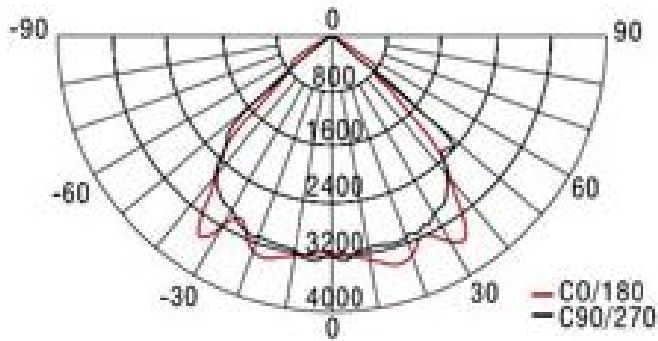

Mechanical Dimensions

Drawing A

Optical / Electrical Specifications

| Product Number | Input Voltage (VAC) | Watt | Nominal CCT | Typical Lumen Output | CRI | Power Factor | Efficacy (LPW) | LED Quantity | Lamp Weight (pound) | Mounting Hole Diameter (inch) | Mechanical Drawing | Beam Pattern | Typical Installation (FT) |
|----------------|---------------------|------|-------------|----------------------|-----|--------------|----------------|--------------|---------------------|-------------------------------|--------------------|--------------|---------------------------|
| 35010-40 | 120/240/277 | 75 | 4000K | >5500 | >70 | >0.90 | 70 | 75 | 16.5 | 3/8 | A | B | 20-26 FT Wall Mount |
| 35010-50 | 120/240/277 | 75 | 5000K | >5500 | >70 | >0.90 | 70 | 75 | 16.5 | 3/8 | A | B | 20-26 FT Wall Mount |

Light Distribution Curve

Drawing B